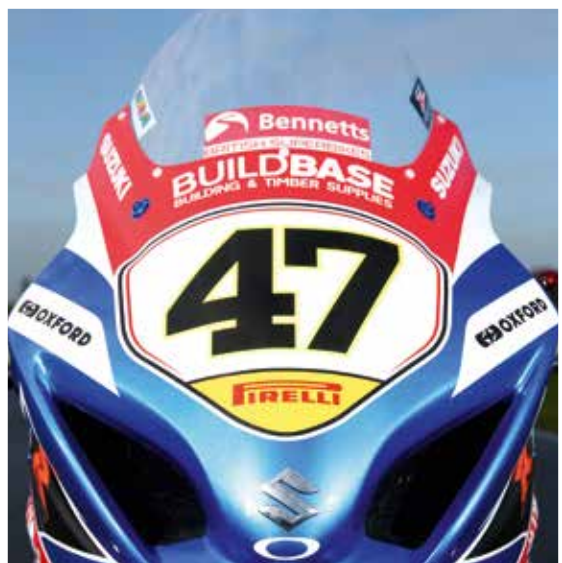

XXS/XS/S/M/L

990F0-S8KCT-size

8 SERT LANYARD

Blue fabric strap detailed with SERT logo, buckle and metal carabiner, 100 % polyester.

990F0-S7LAN-000

BRITISH SUPERBIKE

IT'S LEGEND. THE BRITISH SUPERBIKE CONTINUES IN 2018. BUILDBASE SUZUKI WILL COMMENCE BATTLE YET AGAIN IN ONE OF THE WORLD'S HARDEST RACING SERIES AND ONE THING IS FOR CERTAIN, EVEN THE COOLER TEMPERATURES OF THE BRITISH ISLES WON'T STOP THE EMOTION AND PASSION FROM THE BOILING POINT.